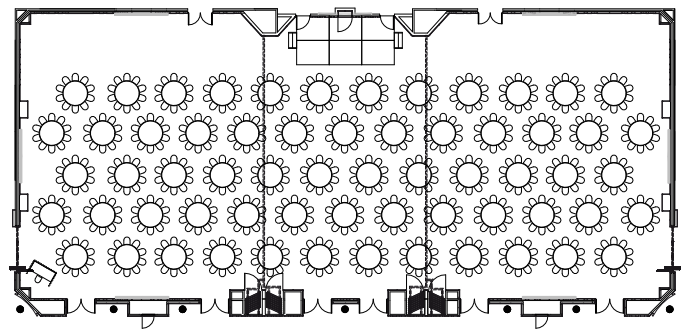

Special Features

- Multi-purpose venue with private foyer area
- Custom made LED chandeliers
- Seven fully retractable screens
- Easy access and loading
- Enclosed pre-function area
- High definition data projectors