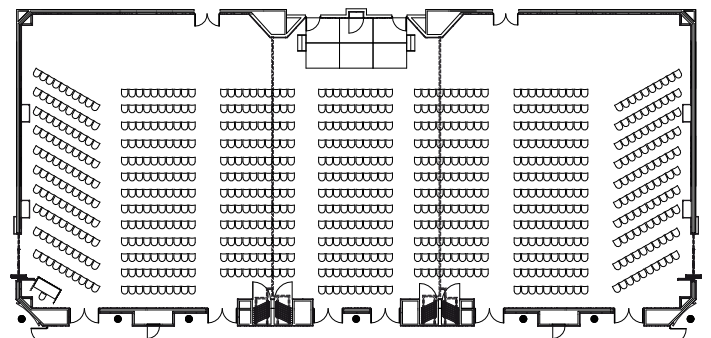

Special Features

- Multi-purpose venue with private foyer area
- Custom made LED chandeliers
- Seven fully retractable screens
- Easy access and loading
- Enclosed pre-function area
- High definition data projectors