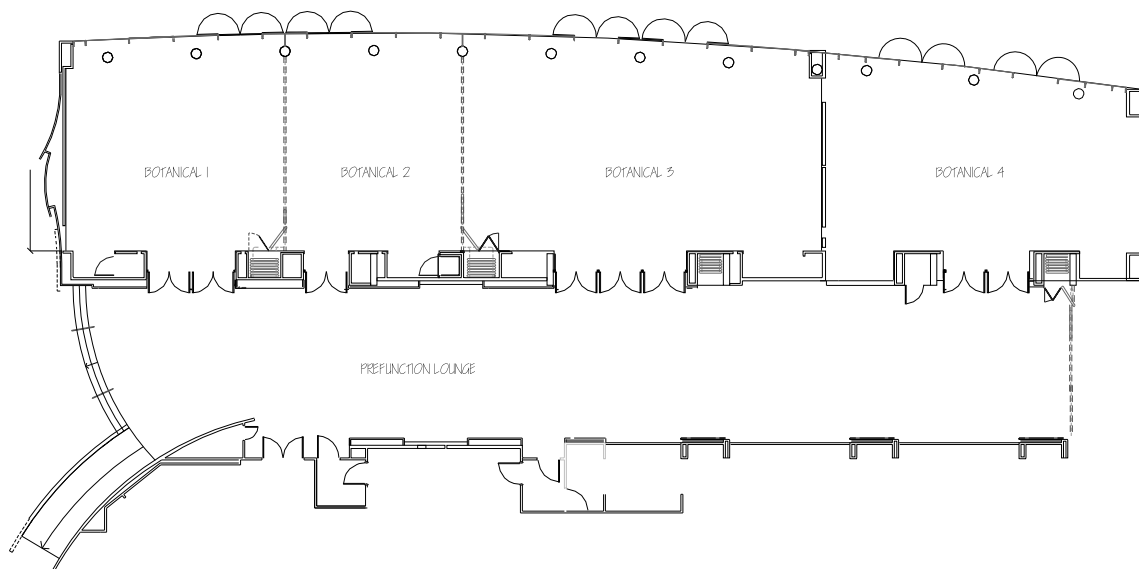

Special Features

- Natural light providing a comfortable environment for all day meetings, breakfasts and luncheons
- Contemporary architectural style
- Versatile private foyer space
- Divides to four separate rooms